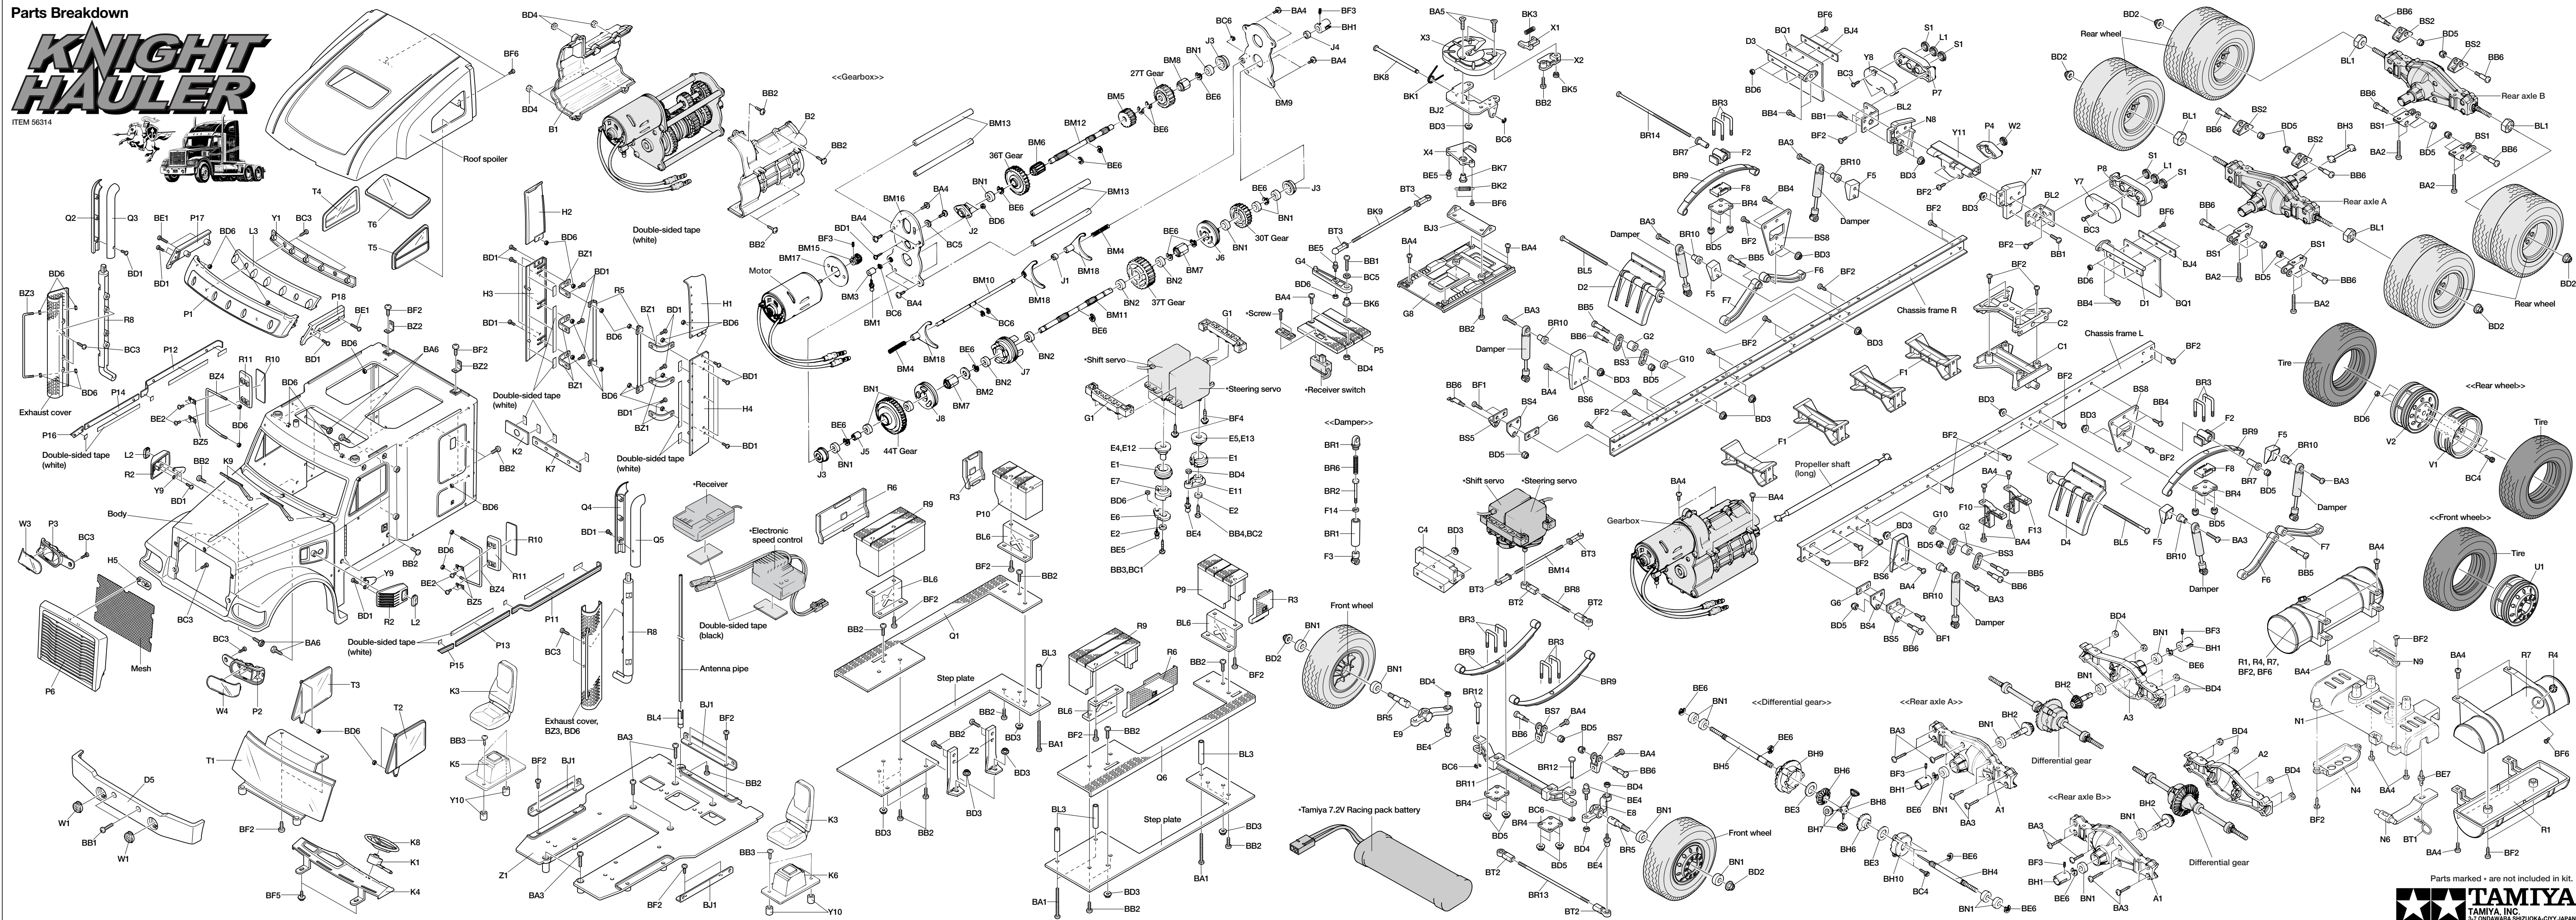

Parts Breakdown

KNIGHT HAULER

ITEM 56314

Parts marked * are not included in kit.
TAMIYA
TAMIYA, INC.
3-7, ONDWARA, SHIZUOKA-CITY, JAPAN